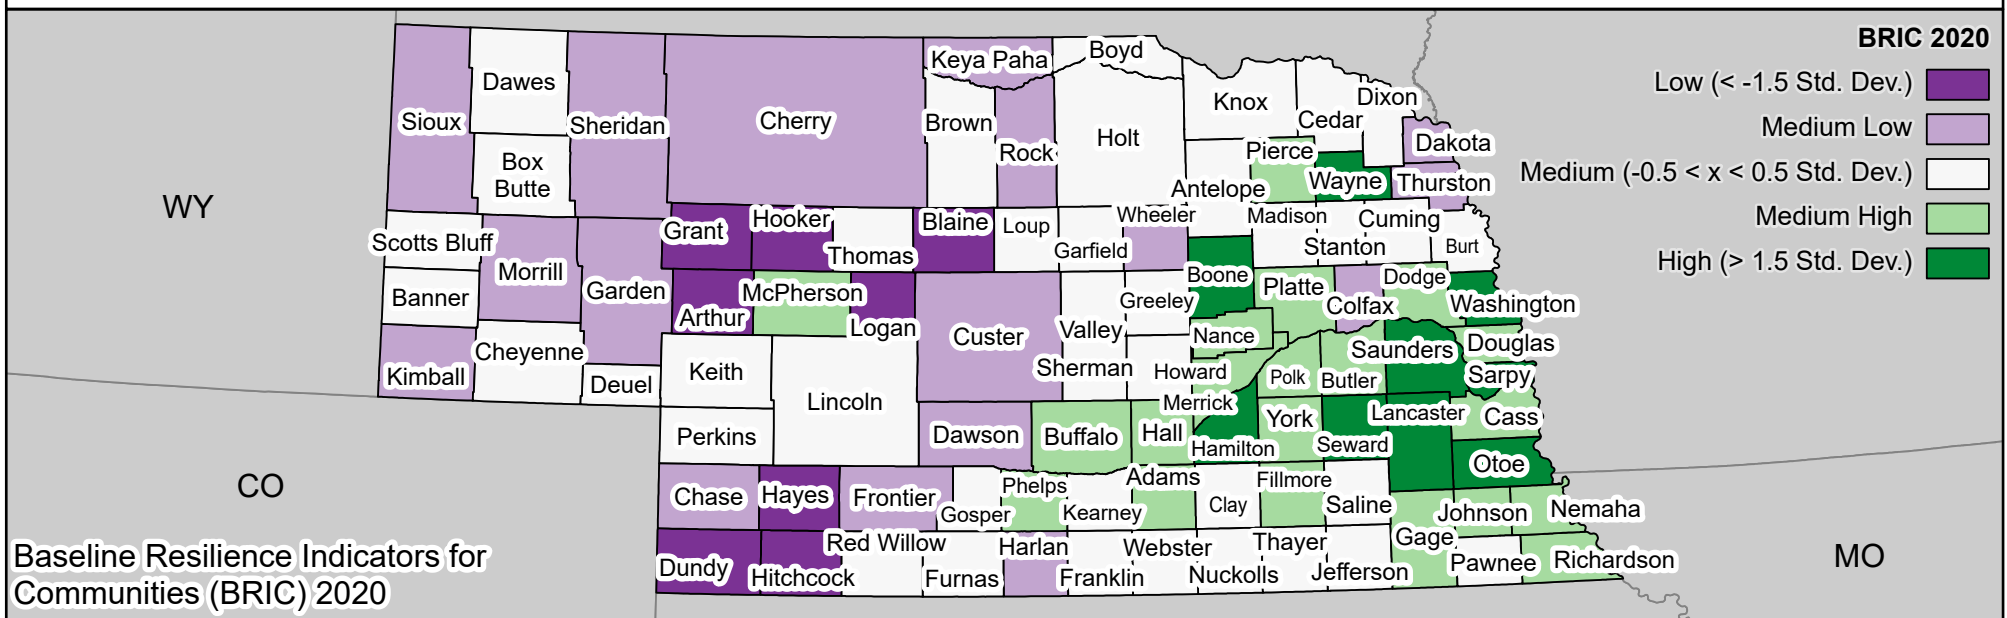

# Community Resilience (2020) State of Nebraska

**Hazards Vulnerability &  
Resilience Institute**  
UNIVERSITY OF SOUTH CAROLINA

## County Comparison within the Nation

## County Comparison within the State

Baseline Resilience Indicators for  
Communities (BRIC) 2020